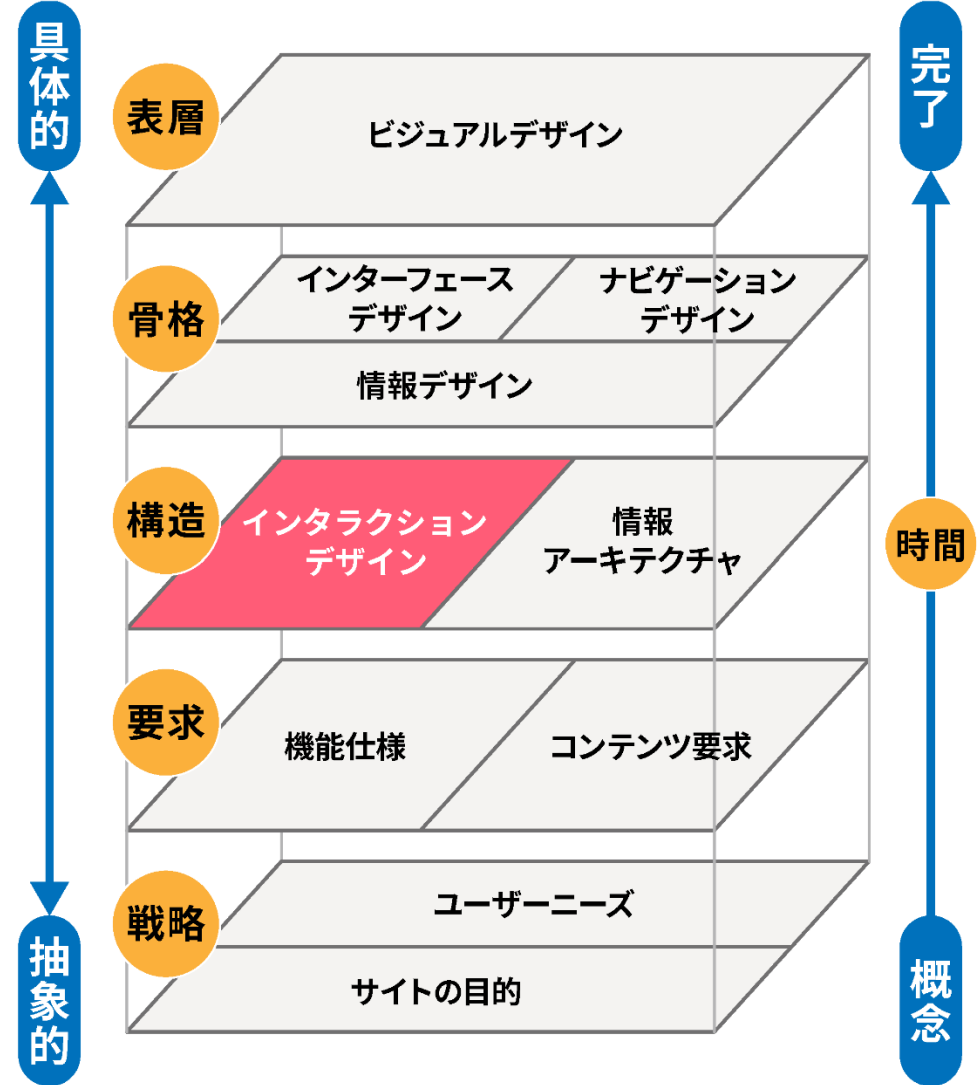

marvel

~~FLINTO~~

Project Comet

Jesse James Garrett 5 Planes Model

インタラクション

構造

02a. Profile

02b. Profile

02c. Listing

02d. Listing

02e. Listing

02f. Listing

02g. Listing

02h. Listing

LAYERS

- App wrapper
 - Status Bar
 - Nav
 - Detail content
 - Scroll view
 - Add to cart
 - Detail image scroll
 - Image 1 container
 - Image 1
 - Image 2 container
 - Image 2
 - Image 3 container
 - Image 3
 - Pagination